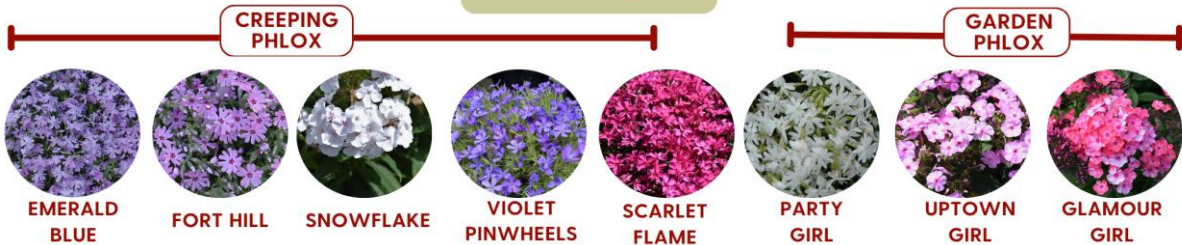

Peony, Duchess de #2	8	$	34.00	IN BLOOM!
Peony, Emile Debatene #3	1	$	55.00	IN BLOOM!
Peony, Felix #3	1	$	55.00	IN BLOOM!
Peony, Joker #3	4	$	59.00	IN BLOOM!
Peony, Kansas #2	22	$	34.00	IN BLOOM!
Peony, Karl Rosenfield #2	4	$	34.00	IN BLOOM!
Peony, Karl Rosenfield #7	1	$	90.00	IN BLOOM!
Peony, Lauren #3	1	$	55.00	IN BLOOM!
Peony, Paladin #3	1	$	55.00	IN BLOOM!
Peony, Petite Renee #3	2	$	55.00	IN BLOOM!
Peony, Raspberry Charm #3	8	$	59.00	IN BLOOM!
Peony, Sarah Bernhardt #2	19	$	34.00	IN BLOOM!
Peony, Sarah Bernhardt #3	10	$	55.00	IN BLOOM!
Peony, Shirley Temple #2	21	$	34.00	IN BLOOM!
Peony, Shirley Temple #3	6	$	45.00	IN BLOOM!
Peony, Tree Bartzella #2	1	$	130.00	IN BLOOM!
Peony, Victoire de la Marne #3	1	$	55.00	IN BLOOM!
Peony,Tree Yachiyotsubaki #2	1	$	85.00	IN BLOOM!

PHLOX

Phlox, Creeping #1	117	$	15.00	
Phlox, Emerald Blue #1	15	$	13.00	
Phlox, Fort Hill #1	3	$	13.00	
Phlox, Party Girl #1	3	$	16.99	
Phlox, Scarlet Flame #1	16	$	13.00	
Phlox, Snowflake #1	22	$	13.00	
Phlox, Violet Pinwheels #1	27	$	13.00	
Russian Sage, Blue Jean Baby#2	7	$	20.00	
Russian Sage, Calamintha #2	5	$	20.00	
Russian Sage, Denim & Lace #2	7	$	20.00	
Russian Sage, Lil Spire #1	16	$	16.99	
Russian Sage, Little Spire #2	20	$	20.00	
Russian Sage,Sage Advice #2	2	$	20.00	
Salvia, Ballerina Pink #1	1	$	13.99	IN BLOOM!
Salvia, Blue By You #1	42	$	13.99	IN BLOOM!
Salvia, Blue By You #2	71	$	25.00	IN BLOOM!
Salvia, May Night #1	12	$	13.99	IN BLOOM!
Salvia, Sky Blue Marvel #1	3	$	16.99	IN BLOOM!